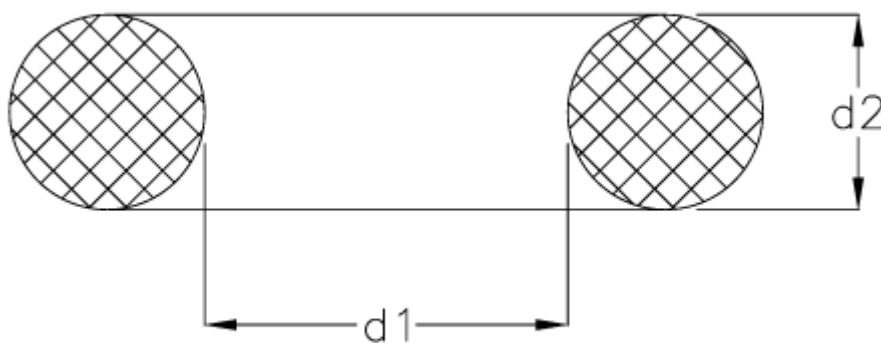

Data Sheet

Article number: 159002570178000

Description: KLEE O-ring 2,57x1,78 NBR70 black

Measures

$d1 = 2.57$

$d2 = 1.78$

Size = 2,57 x 1,78